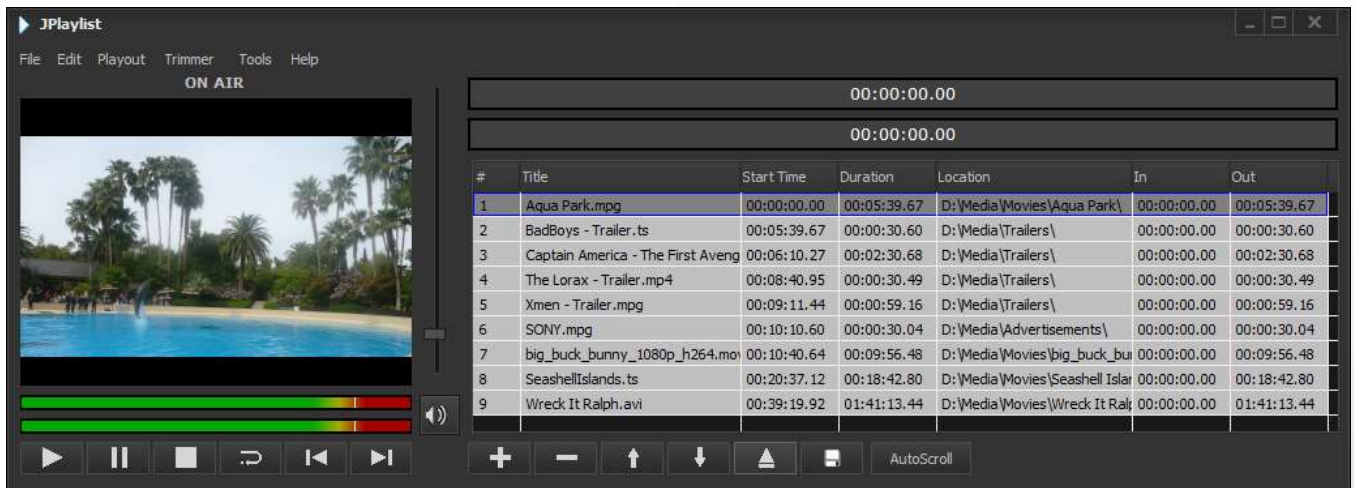

## Offline Playlist Editing & Trimming

### OVERVIEW

**JPlaylist** is a practical and efficient playlist building and playout preview solution. The product supports in-playlist media clip trimming, audio volume preview and control, logo insertion and playlist preview. The built-in trimmer enables media clips preview and “in” & “out” trimming point selection, applicable into the playlist. The solution uses the same playout engine as in the main JPlayout solution, ensuring playlist and media files compatibility.

### PRODUCT FEATURES

- Vast variety of output format resolutions and frame rates, from SD up to Full HD, including 3D
- Software video and audio preview
- Mixed file formats, with different compressions, resolutions and frame rates in one playlist
- On-the-fly rescaling and frame rate conversion to output to one output resolution and frame rate
- Offline and on-the-fly playlist editing
- Audio volume metering and control
- File trimmer for clip trimming
- Logo editor for logo insertion available in preview
- Integrated graphics preview and editing
- Subtitles support preview and manipulation
- Playback seek control for VTR-like control for better preview control
- Playlists import and export
- Easy to use graphical user interface